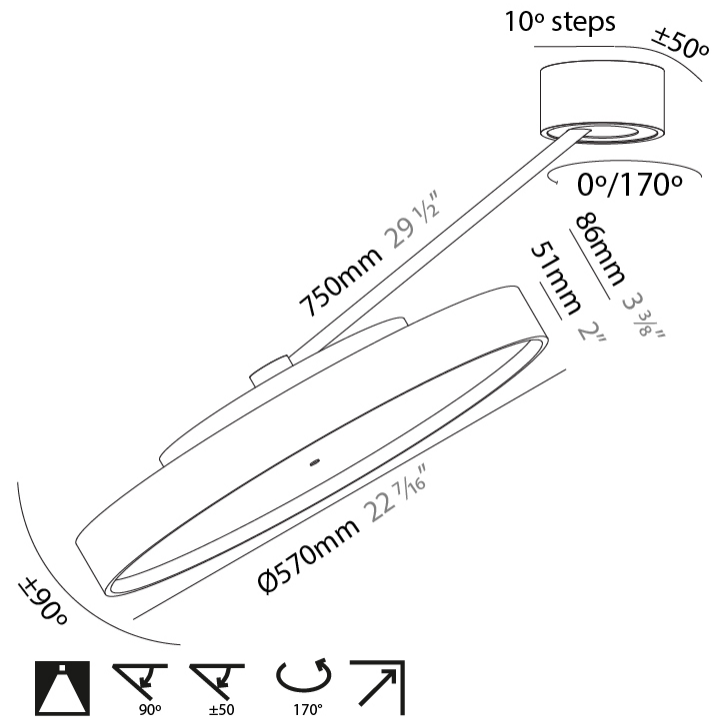

GENERAL

Series: Sign Diva Dancer
Subseries: Sign Diva Dancer Korona
Partner: Prolicht
Division: Architectural
Installation: Suspension
Product Type: Pendant
Mounting Location: Ceiling
Light Distribution: Adjustable

PHYSICAL

Shape: Round
Diameter (mm): 570
Diameter (in): 22 7/16
Height (mm): 870
Depth (mm): 86
Height (in): 34 1/4
Depth (in): 3 3/8
Weight (kg): 5
Weight (lbs): 11.023

Diffuser: PMMA - Opal / Micro-Prism / Sparkling Secret / Vintage Industrial

Fixture Finish: SSR / BKV / CWI / CRY / HAB / UFT / ITA / RUA / FTG / MYG / LOD / PUS / FRO / FUP / KIA / POP / BLS / SPG / MEY / GOH / CHC / COM / ABZ / JAG / OBR / MOS / ROR

Fixture Material: PMMA / Extruded Aluminum / Steel

ELECTRICAL

Lamp Type: LED (Zhaga Standard)
Input Wattage (W): 52.8
Total Output Wattage (W): 47.52
Dimming: Tri-Mode (Non-Dimming and Phase Dimming (120Vac only) and 0-10V Dimming)
Driver Included: Yes
Driver Location: Integrated
Driver Type: Constant Current - Universal
Driver Class: Class 2
Input Voltage (V): 120 - 277
Constant Current (MA): 350

LED

Color Temperature (°K): 2700 / 3000 / 3500 / 4000
Max. Delivered Lumen (lm): 5060 / 6320 / 6448 / 6580
CRI: >90 CRI
Lamp Life (hrs): 50000

OPTICAL

Adjustability: Rotational Canopy 170°; Tilting Canopy ±50°; Tilting Head ±90°

RATINGS AND CERTIFICATIONS

Certified By: Certified for North American Standards
IP rating: IP20