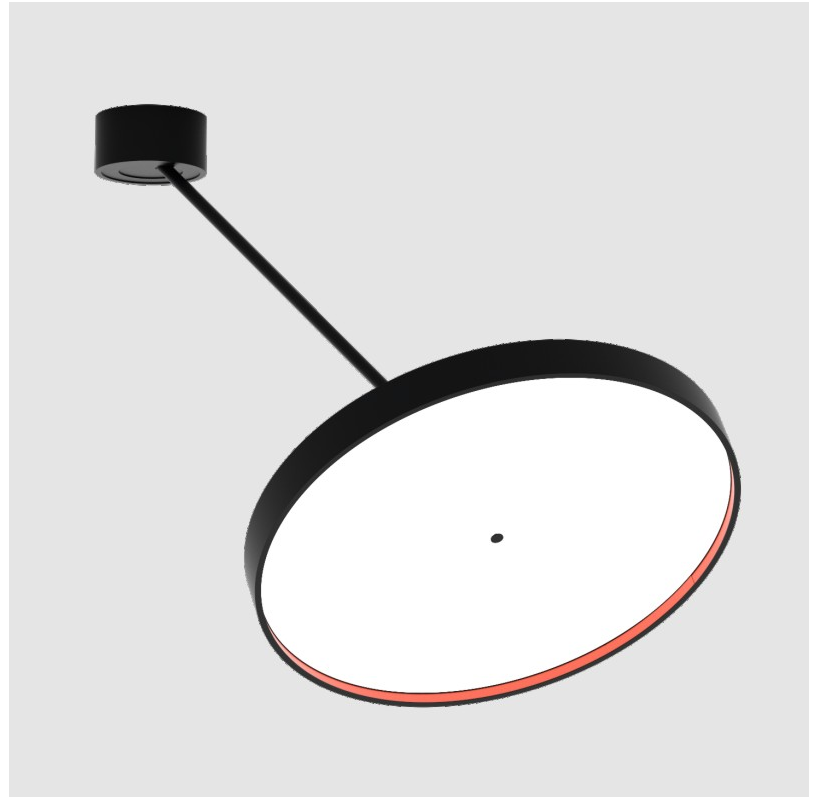

GENERAL

Series: Sign Diva Dancer
Subseries: Sign Diva Dancer Korona
Partner: Prolicht
Division: Architectural
Installation: Suspension
Product Type: Pendant
Mounting Location: Ceiling
Light Distribution: Adjustable

PHYSICAL

Shape: Round
Diameter (mm): 570
Diameter (in): 22 7/16
Height (mm): 870
Depth (mm): 86
Height (in): 34 1/4
Depth (in): 3 3/8
Weight (kg): 5
Weight (lbs): 11.023

Diffuser: PMMA - Opal / Micro-Prism / Sparkling Secret / Vintage Industrial

Fixture Finish: SSR / BKV / CWI / CRY / HAB / UFT / ITA / RUA / FTG / MYG / LOD / PUS / FRO / FUP / KIA / POP / BLS / SPG / MEY / GOH / CHC / COM / ABZ / JAG / OBR / MOS / ROR

Fixture Material: PMMA / Extruded Aluminum / Steel

ELECTRICAL

Lamp Type: LED (Zhaga Standard)
Input Wattage (W): 52.8
Total Output Wattage (W): 47.52
Dimming: Tri-Mode (Non-Dimming and Phase Dimming (120Vac only) and 0-10V Dimming)
Driver Included: Yes
Driver Location: Integrated
Driver Type: Constant Current - Universal
Driver Class: Class 2
Input Voltage (V): 120 - 277
Constant Current (MA): 350

LED

Color Temperature (°K): 2700 / 3000 / 3500 / 4000
Max. Delivered Lumen (lm): 5060 / 6320 / 6448 / 6580
CRI: >90 CRI
Lamp Life (hrs): 50000

OPTICAL

Adjustability: Rotational Canopy 170°; Tilting Canopy ±50°; Tilting Head ±90°

RATINGS AND CERTIFICATIONS

Certified By: Certified for North American Standards
IP rating: IP20